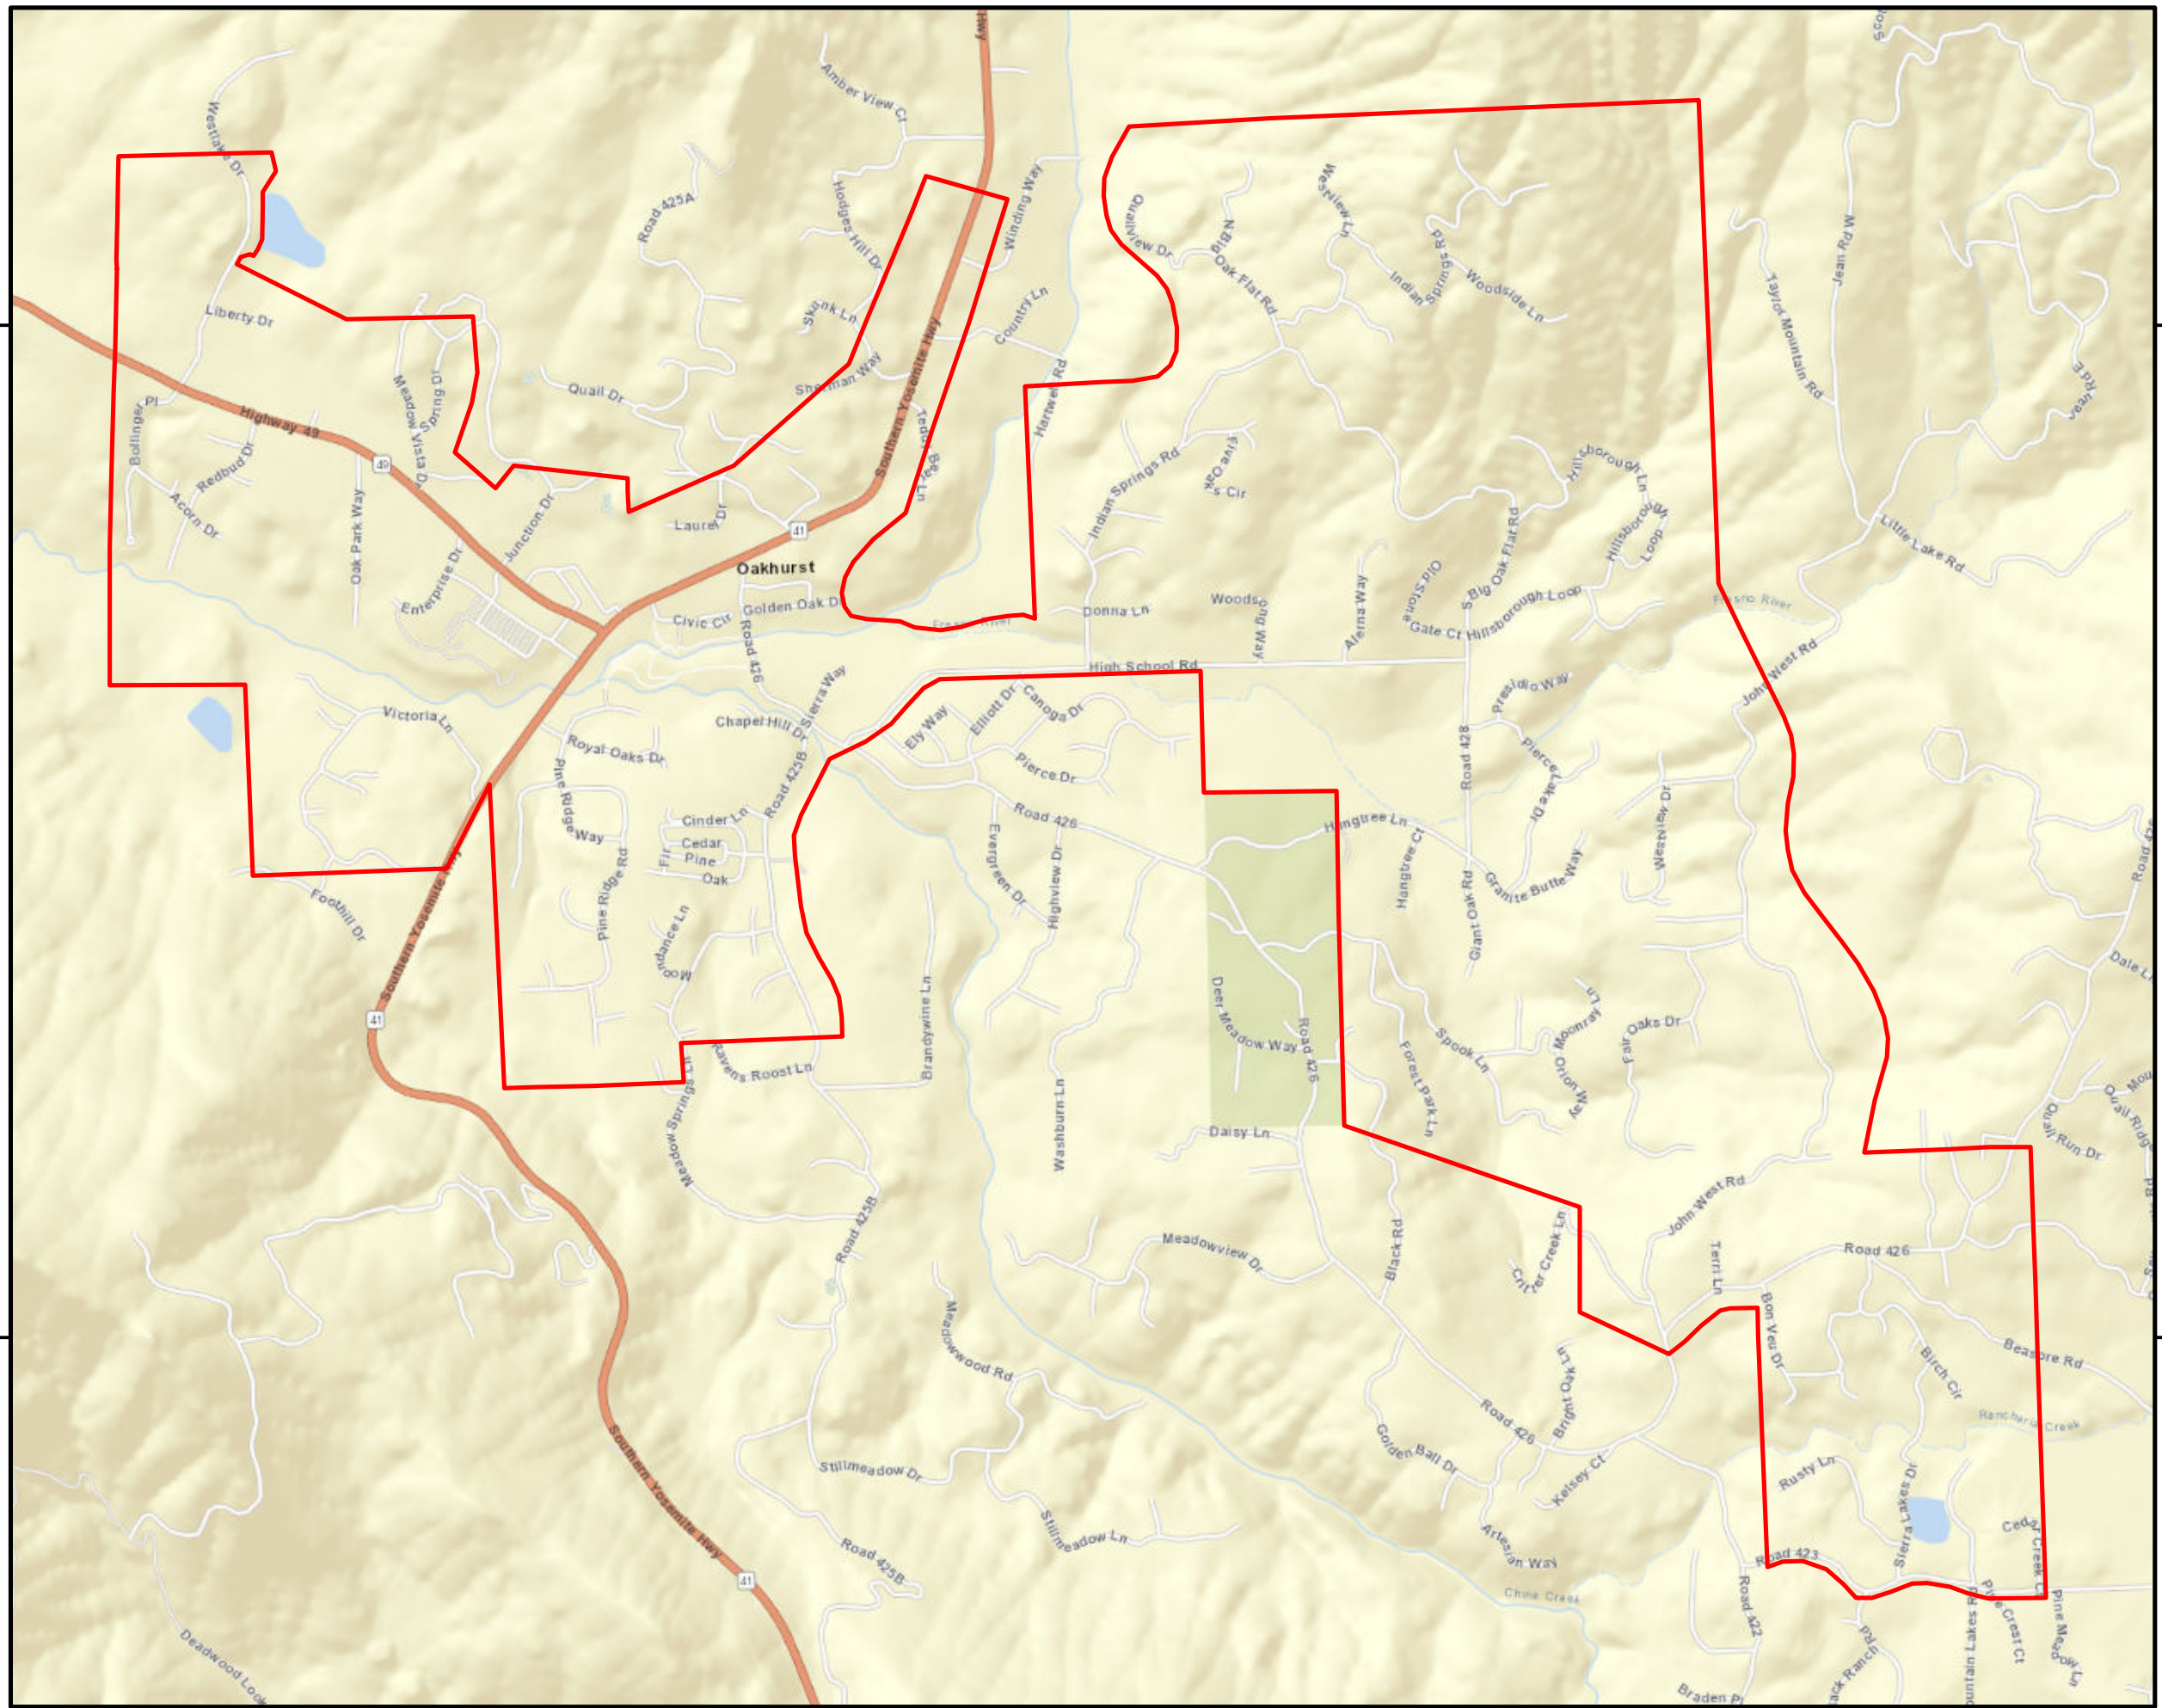

Hillview Service Area Map

Sheet 1

(See Attached – Hillview Service Area)

(Continued)

(TO BE INSERTED BY UTILITY)	ISSUED BY	(TO BE INSERTED BY C.P.U.C.)
Advice 1389	J. T. LINAM	Date Filed <u>10/10/2022</u>
Decision	DIRECTOR - Rates & Regulatory	Effective <u>11/09/2022</u>
		Resolution _____

Service Area Map

Hillview - Goldside

Legend

 Service Area Boundary

Service Area Map

Hillview - Raymond

Legend

-  Service Area Boundary

Service Area Map

Hillview - Oakhurst

Legend

-  Service Area Boundary

7230000

7230000

Service Area Map

Hillview - Coarsegold Highlands

Legend

 Service Area Boundary