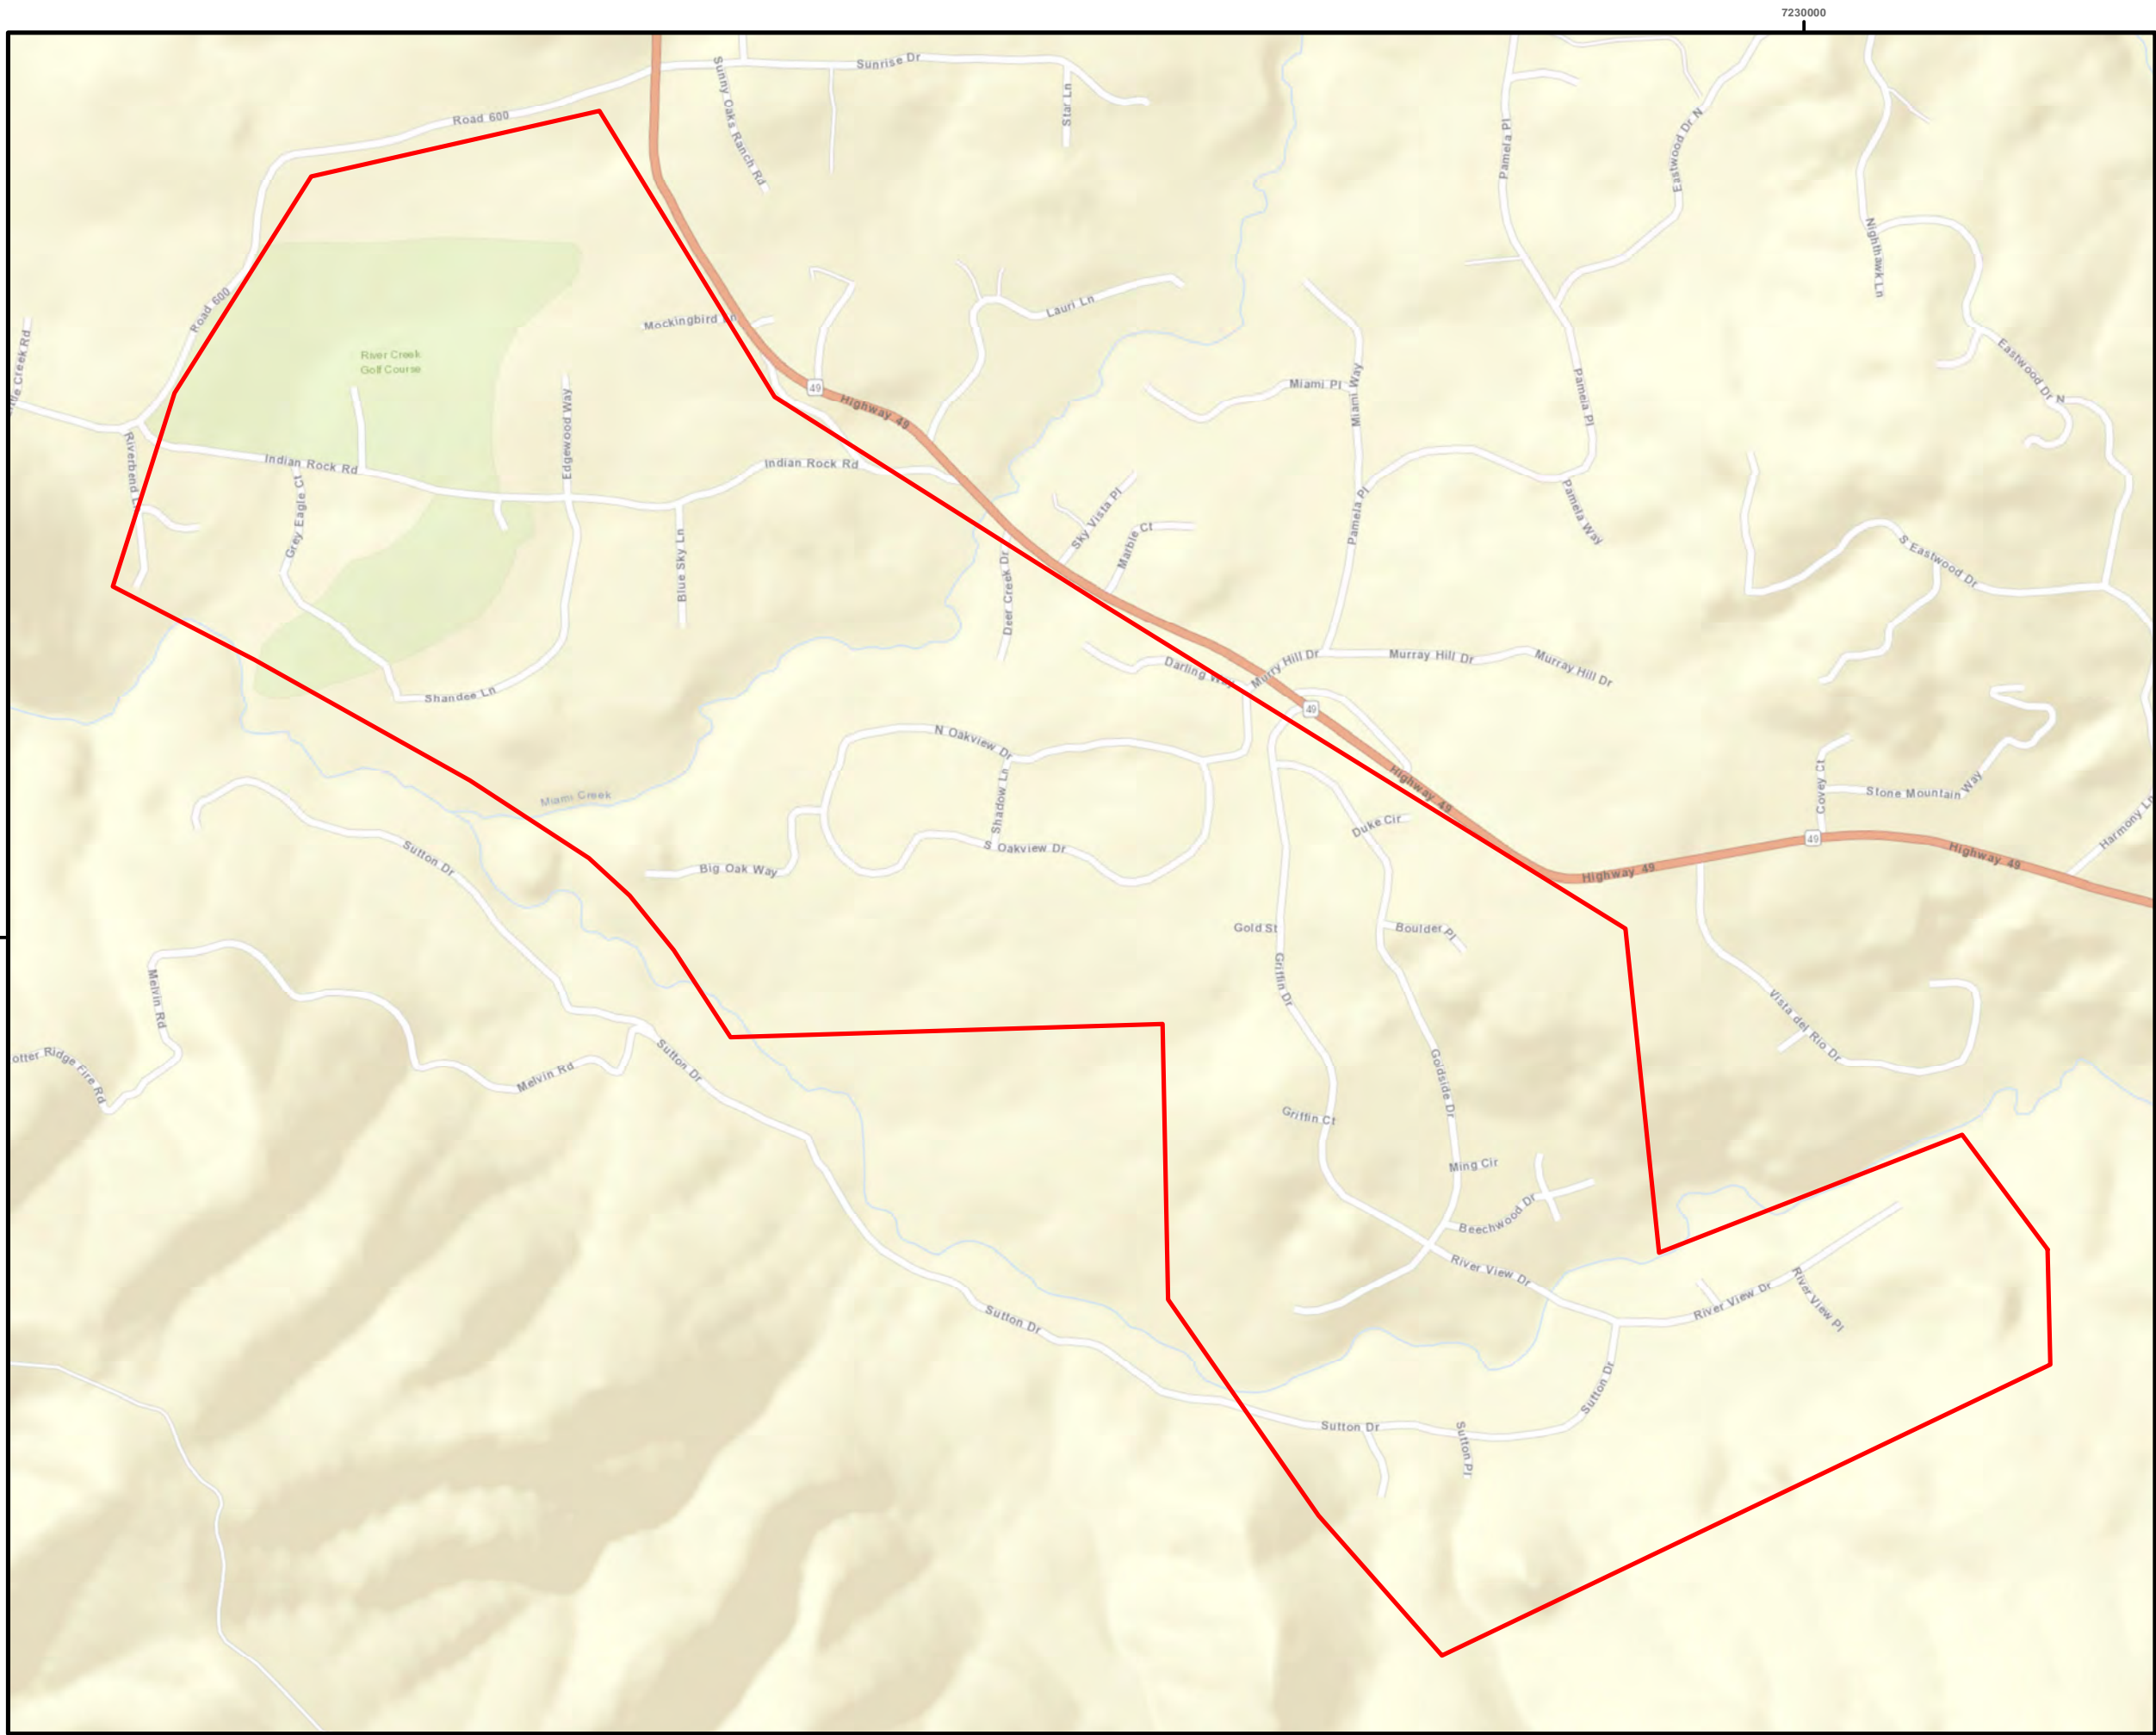

Hillview Service Area Map

Sheet 1

(See Attached – Hillview Service Area)

(Continued)

(TO BE INSERTED BY UTILITY)	ISSUED BY	(TO BE INSERTED BY C.P.U.C.)
Advice 1389	J. T. LINAM	Date Filed <u>10/10/2022</u>
Decision	DIRECTOR - Rates & Regulatory	Effective <u>11/09/2022</u>
		Resolution _____

Service Area Map

Hillview - Goldside

Legend

 Service Area Boundary

Service Area Map

Hillview - Raymond

Legend

-  Service Area Boundary

Service Area Map

Hillview - Oakhurst

Legend

-  Service Area Boundary

7230000

7230000

Service Area Map

Hillview - Coarsegold Highlands

Legend

 Service Area Boundary