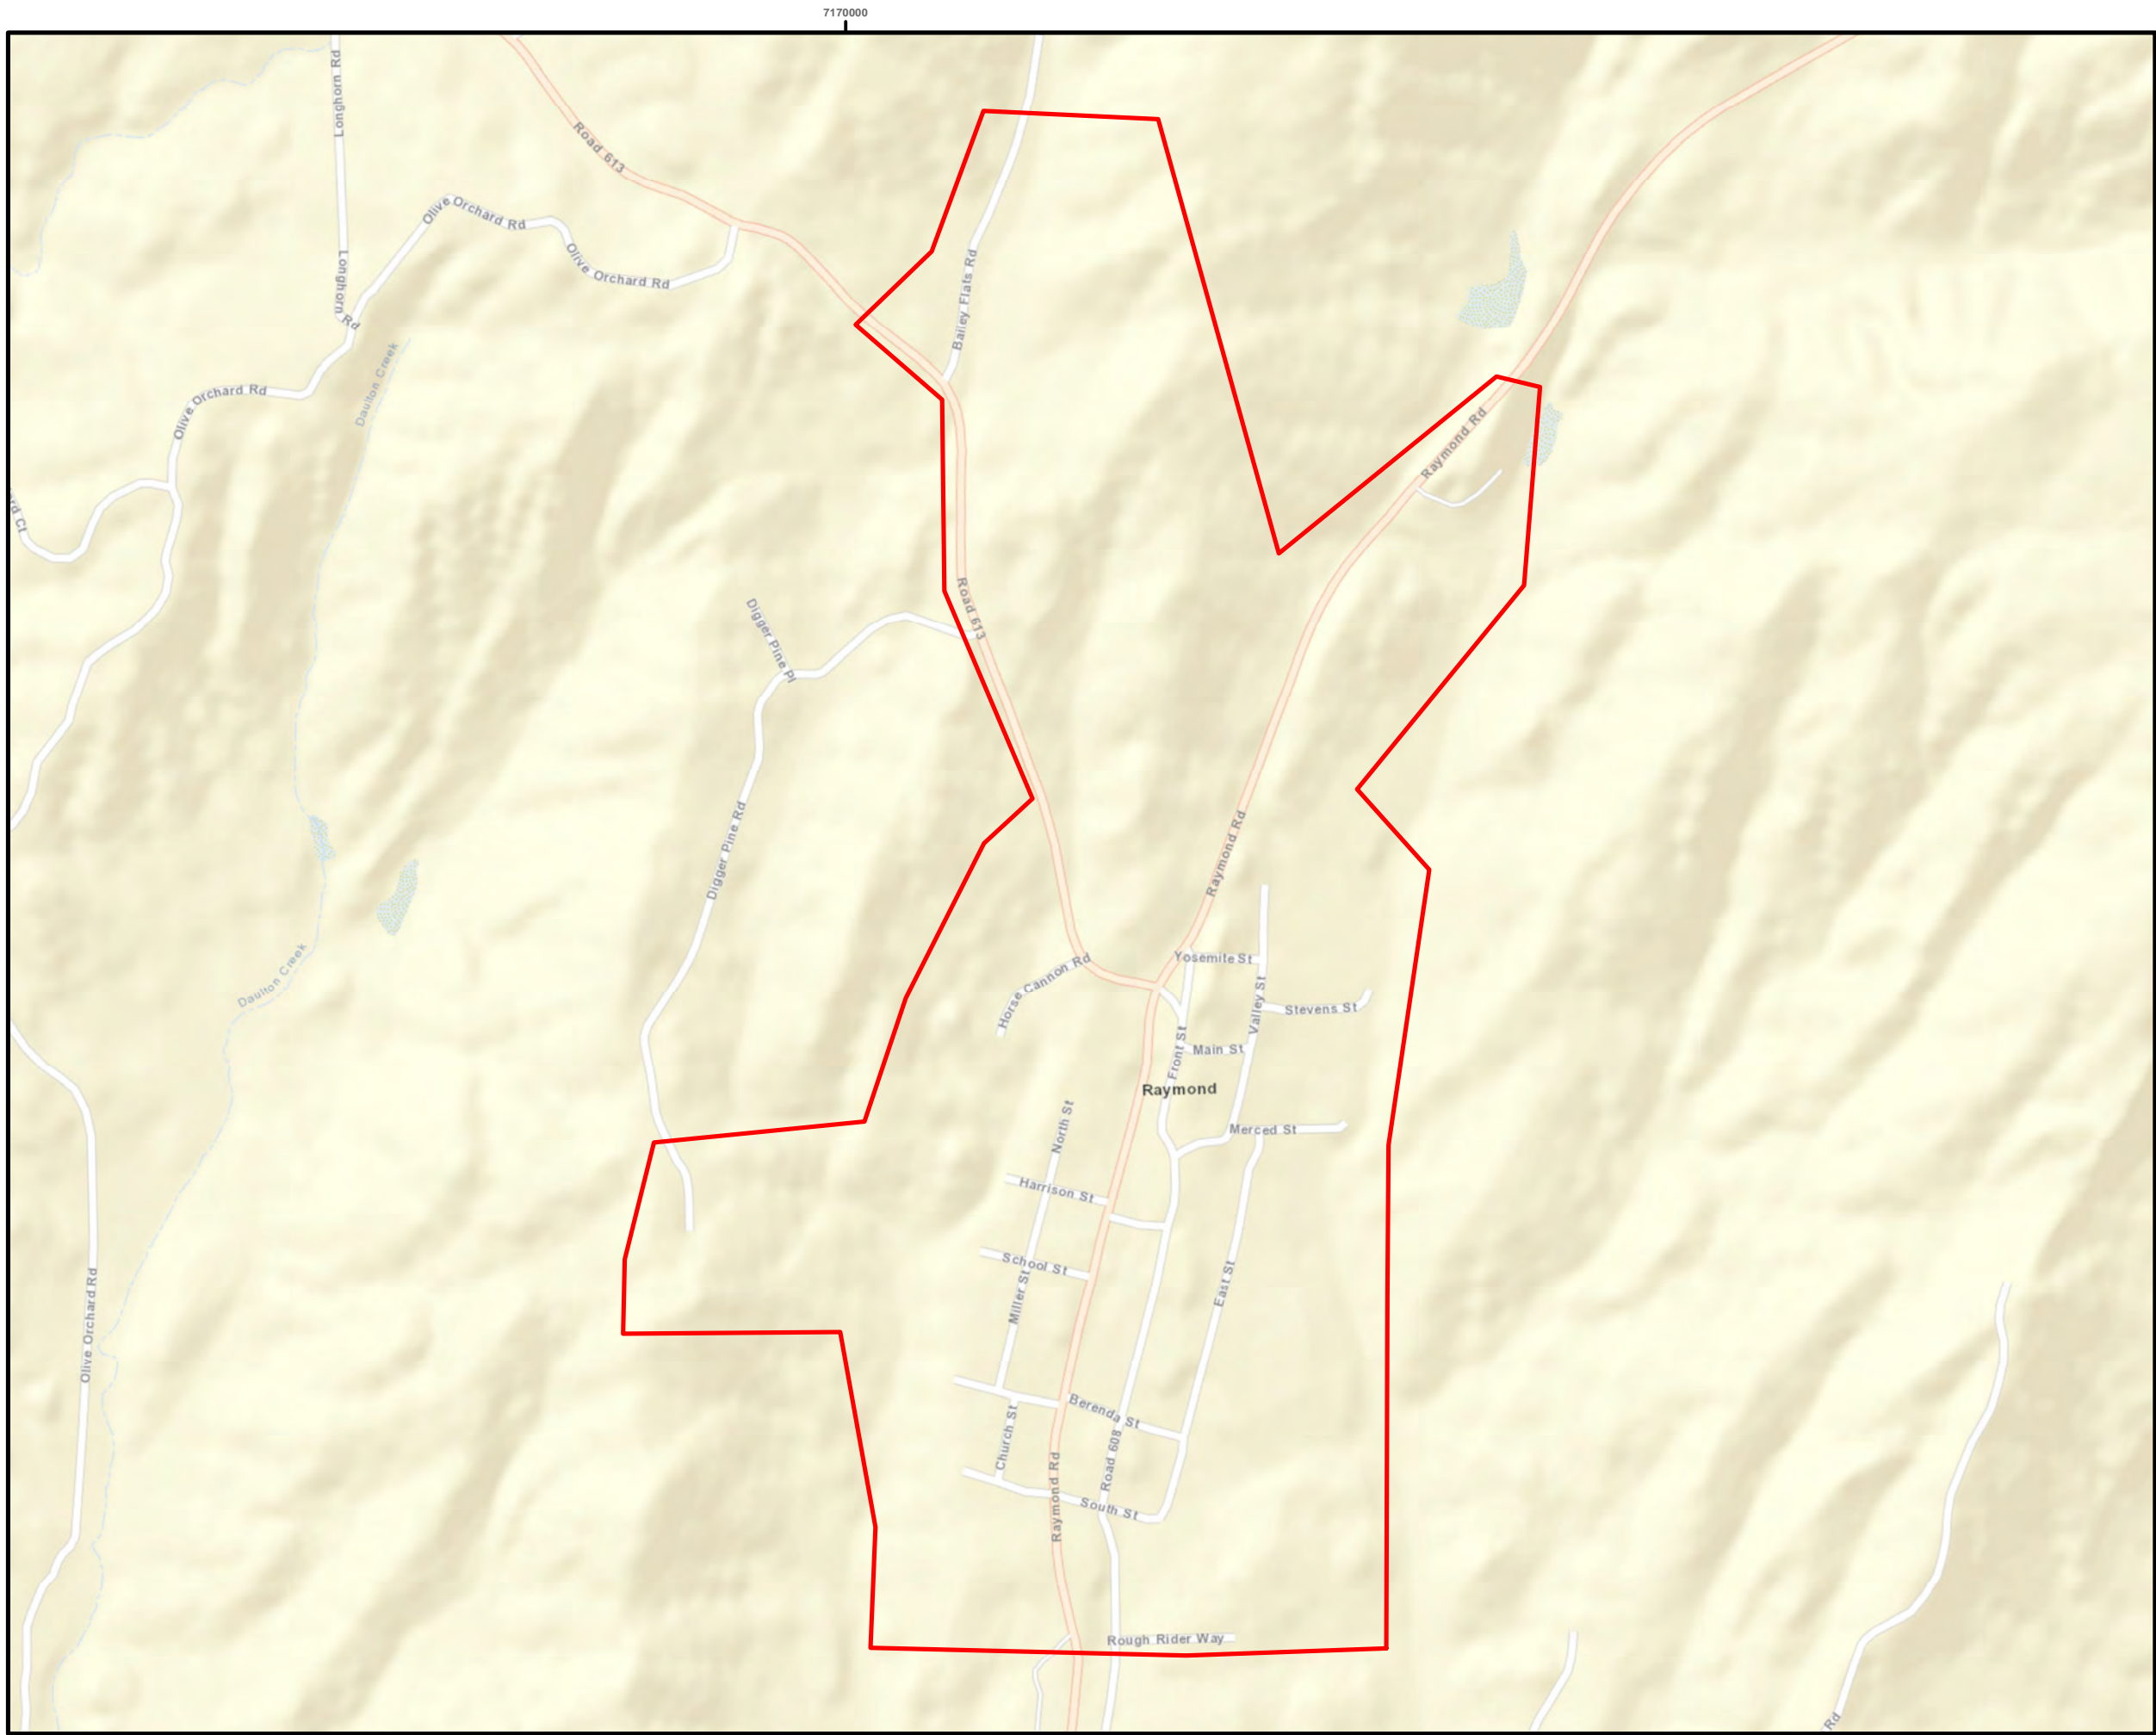

Hillview Service Area Map

Sheet 1

(See Attached – Hillview Service Area)

(Continued)

(TO BE INSERTED BY UTILITY)	ISSUED BY	(TO BE INSERTED BY C.P.U.C.)
Advice 1389	J. T. LINAM	Date Filed <u>10/10/2022</u>
Decision	DIRECTOR - Rates & Regulatory	Effective <u>11/09/2022</u>
		Resolution _____

Service Area Map

Hillview - Goldside

Legend

 Service Area Boundary

Service Area Map

Hillview - Raymond

Legend

-  Service Area Boundary

Service Area Map

Hillview - Oakhurst

Legend

-  Service Area Boundary

7230000

7230000

Service Area Map

Hillview - Coarsegold Highlands

Legend

 Service Area Boundary